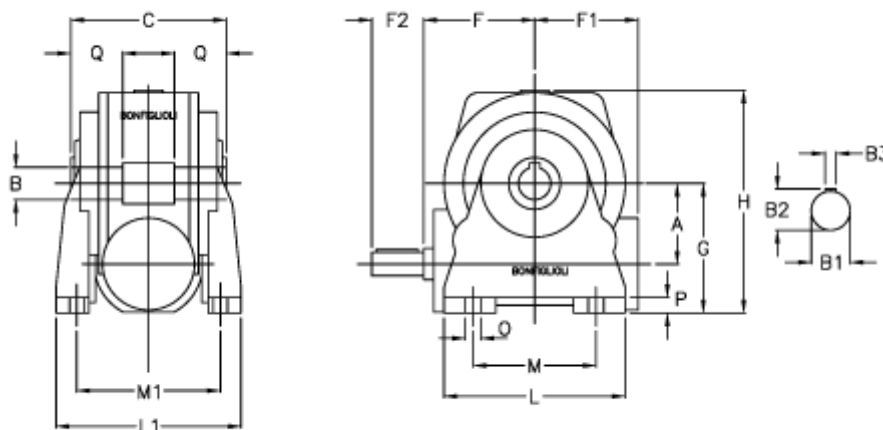

Data Sheet

Article number: 3901044060100

Description: Worm gear with solid input shaft
VF 44N-60-HS

Measures

a	= 44.6	F1 = 54	O = 8.5
B	= 18	F2 = 30	P = 10
B1	= 11	g = 72	Q = 24.5
B2	= 12.5	H = 124.5	
B3	= 4	L = 90	
C	= 64	L1 = 98	
Description = VF 44N-xx-HS		m = 52	
F	= 54.0	M1 = 81.0	